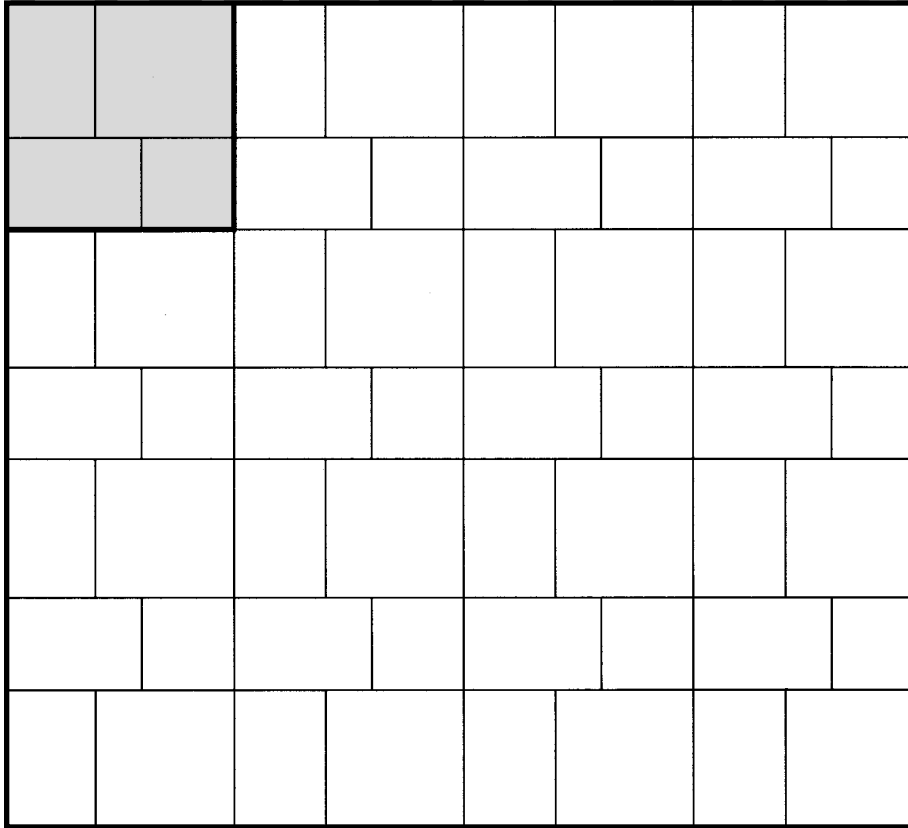

# Product Patterns

THE  
**StoneTile**<sup>®</sup>  
SERIES

## *Rotating Cube*

- 36% 600x600
- 48% 400x600
- 16% 400x400
  - Tuscanni™ 40
  - Piazza™ 40